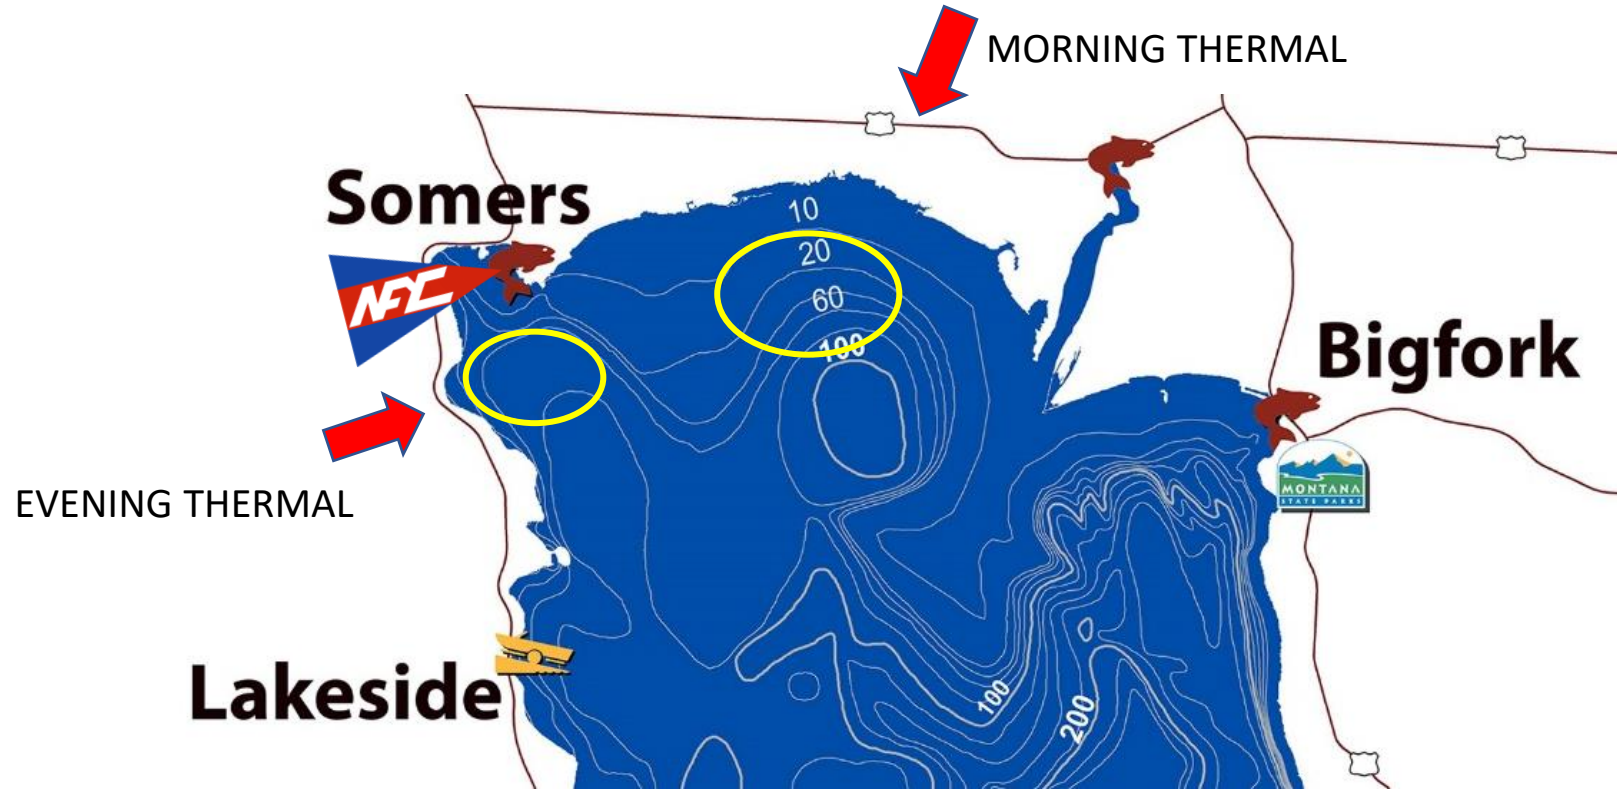

### 77<sup>TH</sup> THISTLE CLASS NATIONAL CHAMPIONSHIP

## RACING AREAS & WIND DIRECTION

Lakeside

Bigfork

Somers

AFTERNOON THERMAL

EVENING THERMAL

MORNING THERMAL

77<sup>TH</sup> THISTLE CLASS NATIONAL CHAMPIONSHIP