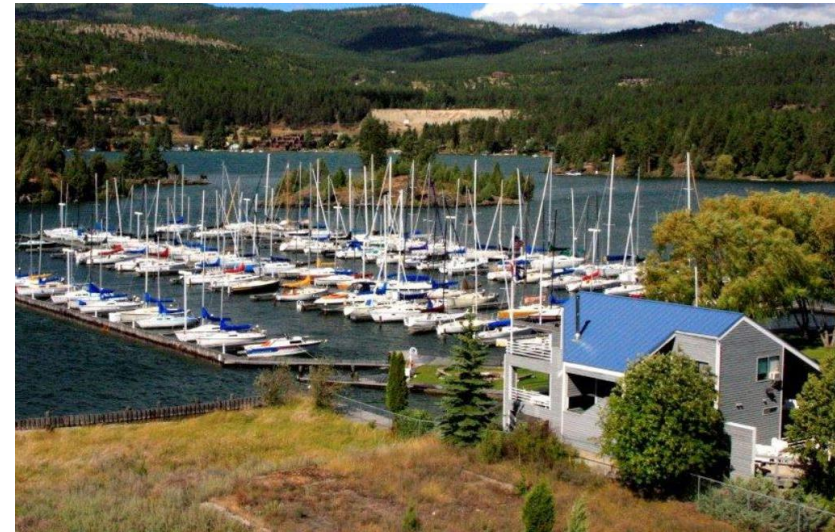

NORTH FLATHEAD YACHT CLUB | SOMERS, MONTANA

77<sup>TH</sup> THISTLE CLASS NATIONAL CHAMPIONSHIP

**NORTH FLATHEAD YACHT CLUB | SOMERS, MONTANA**

**WELCOME TO NFYC**

**77<sup>TH</sup> THISTLE CLASS NATIONAL CHAMPIONSHIP**

**CAMPING:** SOMERS MIDDLE SCHOOL

- 315 SCHOOL ADDITION RD, SOMERS, MT
- LESS THAN 1 MILE FROM NFYC / WALKING PATH CONNECTION
- TENT AND RV CAMPING (GRASS & HARDTOP)
- NO RV HOOK UPS (WATER AVAILABLE)
- ACCESS TO LOCKER ROOMS & COMMON AREA IN SCHOOL